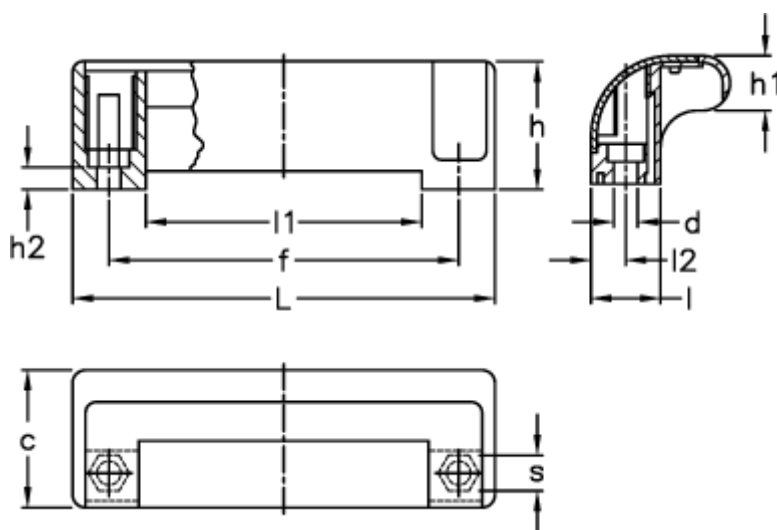

Article number: 2304138514

Description: E+G Guard safety handle
M.990/115 EH-6 Yellow

Measures

c = 37.5

d = 6.5

f = 95,5 +/-0,5

h = 35

h1 = 15

h2 = 6

l = 19

L = 115

l1 = 75.5

l2 = 9.5

s = 10